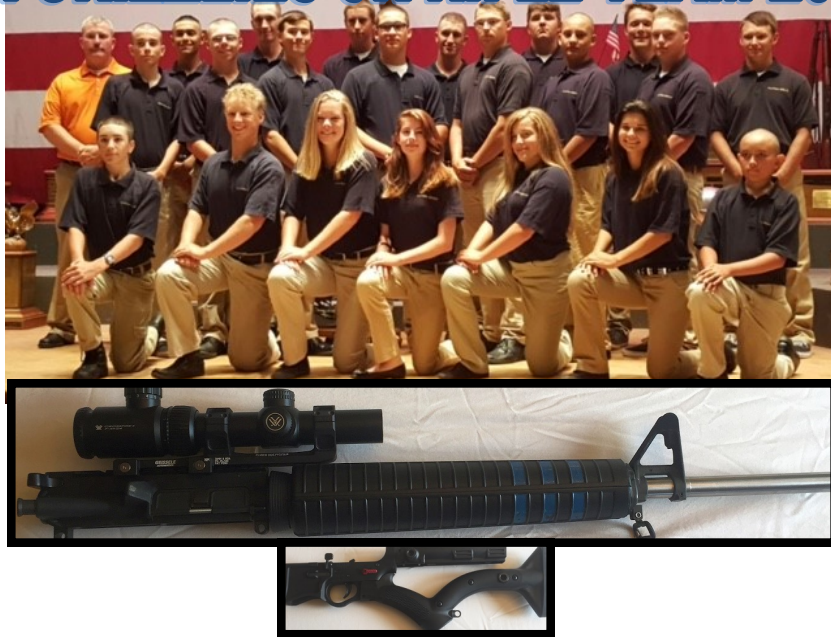

## GRAND PRIZE

White Oak A4 Service Rifle Optic Upper, Post Ban, 1-7 with Geissele Long NM Optic Mount with Vortex Scope  
& Ruger mil-spec stripped lower donated by MTG with Thordsen stock & trigger

OR \$500. CASH